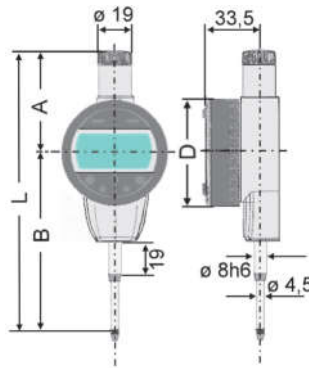

„Absolute“ Electr. Digital Dial Indicator • IP54

**NEW**

- top model for industry purposes
- with optical tolerance alarm by LED signal
- with Bluetooth data out put
- spray water proof, acc. to 40050 / IEC 60529
- mechanical parts in stainless steel, hardened, IP51 protected
- housing IP54 protected, front plate made of plastic
- large LCD display with clear reading, 10 mm digit height
- On/Off button, LED signal for data transmitting and tolerance range
- with PRESET/ORIGIN/ABS/INC-system
- mm/inch switchable, from up 25 mm with lifting device
- incl. 3 V battery (type CR2032, art.-no. 2002093), with operation manual

**Options**

- data transfer via cable, art.-no. 3420195, see page 304
- data transfer via WiFi, art.-no. 2040102, see page 304
- data transfer via Bluetooth, art.-no. 2023106, see page 304

ART N° 240282

ART N° 240280

ART N° 240281

from up 25 mm incl. lifting device

	<b>UNIT</b>	<b>INOX</b>	Bluetooth	ABSOLUTE
<b>ORIGIN</b>				<b>IP 54</b>
<b>NORM</b>	<b>CE</b>	<b>TC</b>	<b>WARRANTY 3 YEARS</b>	

ART N°	mm / inch	mm / inch	mm	max. mm	L mm	A mm	B mm	D mm	KG	ART N° CC
240280	12.5 / 0.5	0.01 / 0.0005	0.002	0.01	129.2	60.2	69	60.1	0.169	2494200
240285	12.5 / 0.5	0.001 / 0.00005	0.002	0.004	129.2	60.2	69	60.1	0.169	2494200
240281	25.0 / 1.0	0.01 / 0.0005	0.002	0.01	159.2	57.7	101.5	60.1	0.280	2494201
240286	25.0 / 1.0	0.001 / 0.00005	0.002	0.004	159.2	57.7	101.5	60.1	0.280	2494201
240282	50.0 / 2.0	0.01 / 0.0005	0.002	0.015	236.2	83.7	152.5	60.1	0.340	2494202
240287	50.0 / 2.0	0.001 / 0.00005	0.002	0.005	236.2	83.7	152.5	60.1	0.340	2494202