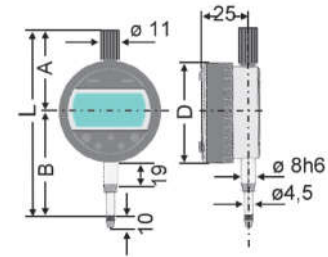

„Absolute“ Electr. Digital Dial Indicator • IP54

**NEW**

- top model for industry purposes
- with optical tolerance alarm by LED signal
- with Bluetooth data out put
- spray water proof, acc. to 40050 / IEC 60529
- mechanical parts in stainless steel, hardened, IP51 protected
- housing IP54 protected, front plate made of plastic
- large LCD display with clear reading, 10 mm digit height
- On/Off button, LED signal for data transmitting and tolerance range
- with PRESET/ORIGIN/ABS/INC-system
- mm/inch switchable, from up 25 mm with lifting device
- incl. 3 V battery (type CR2032, art.-no. 2002093), with operation manual

**Options**

- data transfer via cable, art.-no. 3420195, see page 304
- data transfer via WiFi, art.-no. 2040102, see page 304
- data transfer via Bluetooth, art.-no. 2023106, see page 304

ART N° 240282

ART N° 240280

ART N° 240281

from up 25 mm incl. lifting device

	<b>UNIT</b>	<b>INOX</b>	Bluetooth	ABSOLUTE
<b>ORIGIN</b>				<b>IP 54</b>
<b>NORM</b>	<b>CE</b>	<b>TC</b>	<b>WARRANTY 3 YEARS</b>	

ART N°	mm / inch	mm / inch	mm	max. mm	L mm	A mm	B mm	D mm	KG	ART N° CC
240280	12.5 / 0.5	0.01 / 0.0005	0.002	0.01	129.2	60.2	69	60.1	0.169	2494200
240285	12.5 / 0.5	0.001 / 0.00005	0.002	0.004	129.2	60.2	69	60.1	0.169	2494200
240281	25.0 / 1.0	0.01 / 0.0005	0.002	0.01	159.2	57.7	101.5	60.1	0.280	2494201
240286	25.0 / 1.0	0.001 / 0.00005	0.002	0.004	159.2	57.7	101.5	60.1	0.280	2494201
240282	50.0 / 2.0	0.01 / 0.0005	0.002	0.015	236.2	83.7	152.5	60.1	0.340	2494202
240287	50.0 / 2.0	0.001 / 0.00005	0.002	0.005	236.2	83.7	152.5	60.1	0.340	2494202