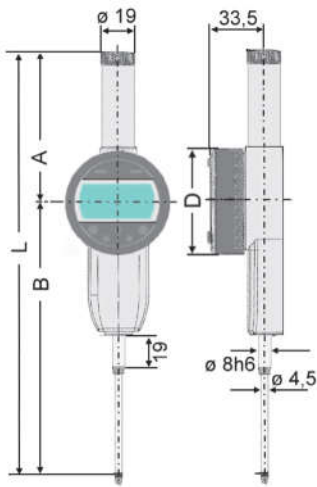

„Absolute“ Electr. Digital Dial Indicator • IP54

**NEW**

- top model for industry purposes
- with optical tolerance alarm by LED signal
- with Bluetooth data out put
- spray water proof, acc. to 40050 / IEC 60529
- mechanical parts in stainless steel, hardened, IP51 protected
- housing IP54 protected, front plate made of plastic
- large LCD display with clear reading, 10 mm digit height
- On/Off button, LED signal for data transmitting and tolerance range
- with PRESET/ORIGIN/ABS/INC-system
- mm/inch switchable, from up 25 mm with lifting device
- incl. 3 V battery (type CR2032, art.-no. 2002093), with operation manual

**Options**

- data transfer via cable, art.-no. 3420195, see page 304
- data transfer via WiFi, art.-no. 2040102, see page 304
- data transfer via Bluetooth, art.-no. 2023106, see page 304

ART N° 240282

ART N° 240280

ART N° 240281

from up 25 mm incl. lifting device

	<b>UNIT</b>	<b>INOX</b>	Bluetooth	ABSOLUTE
<b>ORIGIN</b>				<b>IP 54</b>
<b>NORM</b>	<b>CE</b>	<b>TC</b>	<b>WARRANTY 3 YEARS</b>	

ART N°	mm / inch	mm / inch	mm	max. mm	L mm	A mm	B mm	D mm	KG	ART N° CC
240280	12.5 / 0.5	0.01 / 0.0005	0.002	0.01	129.2	60.2	69	60.1	0.169	2494200
240285	12.5 / 0.5	0.001 / 0.00005	0.002	0.004	129.2	60.2	69	60.1	0.169	2494200
240281	25.0 / 1.0	0.01 / 0.0005	0.002	0.01	159.2	57.7	101.5	60.1	0.280	2494201
240286	25.0 / 1.0	0.001 / 0.00005	0.002	0.004	159.2	57.7	101.5	60.1	0.280	2494201
240282	50.0 / 2.0	0.01 / 0.0005	0.002	0.015	236.2	83.7	152.5	60.1	0.340	2494202
240287	50.0 / 2.0	0.001 / 0.00005	0.002	0.005	236.2	83.7	152.5	60.1	0.340	2494202