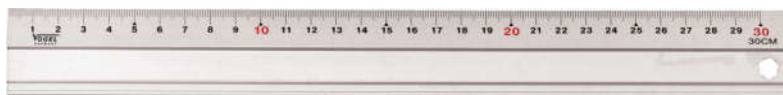

★★★★★ BLUE-LINE® Straight Edge with bevel

- for simple workshop use
- made of steel
- chromed version
- type A = without graduation, type B = with mm graduation
- graduation black etched, bevel edge matt chrome finish

★★★★★ BLUE-LINE® Straight Edge with bevel

- for technicians
- made of hard aluminium, anodized quality
- with black cm graduation, printed

ART N°	mm	mm	KG
1795300030	300	50 x 5	0.186
1795300060	600	50 x 5	0.350
1795300100	1000	50 x 5	0.600
1795300180	1800	50 x 5	1.060

★★★★★ BLUE-LINE® Straight Edge with bevel

- e.g. for school, education, DIY and craftsmen
- made of hard aluminium, anodized quality
- with mm graduation, pad printing
- back with anti-slip foam rubber glued